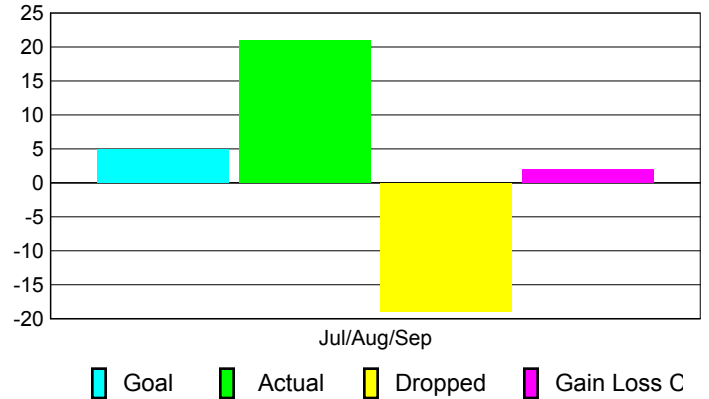

Club Results 2010-2011

Goal, New, Dropped, Gain/Loss

MEMBERSHIP

Membership Results
2010-2011

Membership
2009-2010

Month	Net Memb Goal	Actual New Memb	Actual Dropped Memb	Gain/Loss of Memb	Gain/Loss of Memb
Jul/Aug/Sep	5	21	-19	2	-14
Totals	5	21	-19	2	-14

Membership Results 2010-2011

Goal, New, Dropped, Gain/Loss

Comparison of Club Gain/Loss

Current Year Compared to the Previous Year

Comparison of Membership Gain/Loss

Current Year Compared to the Previous Year