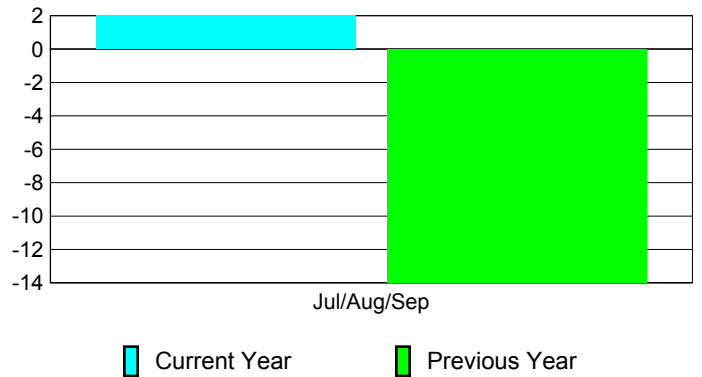

Membership Results 2010-2011

Goal, New, Dropped, Gain/Loss

Comparison of Club Gain/Loss

Current Year Compared to the Previous Year

Comparison of Membership Gain/Loss

Current Year Compared to the Previous Year

YTD Status Quo Clubs 2010-2011

Status Quo Clubs Compared to Status Quo Members

Gender Comparison 2010-2011

■ Male ■ Female