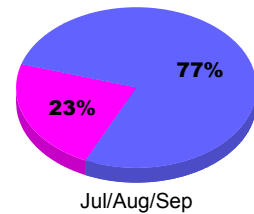

Club Results 2010-2011

Goal, New, Dropped, Gain/Loss

MEMBERSHIP

Membership Results
2010-2011

Membership
2009-2010

Month	Net Memb Goal	Actual New Memb	Actual Dropped Memb	Gain/Loss of Memb	Gain/Loss of Memb
Jul/Aug/Sep	5	21	-19	2	-14
Totals	5	21	-19	2	-14

Membership Results 2010-2011

Goal, New, Dropped, Gain/Loss

Comparison of Club Gain/Loss

Current Year Compared to the Previous Year

Comparison of Membership Gain/Loss

Current Year Compared to the Previous Year

YTD Status Quo Clubs 2010-2011

Status Quo Clubs Compared to Status Quo Members

Gender Comparison 2010-2011

■ Male ■ Female